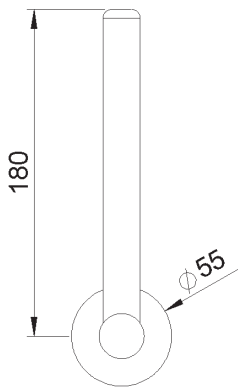

PRODUCT TECHNICAL SHEET

Collection : **TIMES**

Ref. : **6273.11.56**

Porte-papier toilette de réserve
Reserve toiletpapier houder
Reserve toilet paper holder

Picture

Product details

Technical drawing

RAO.V01