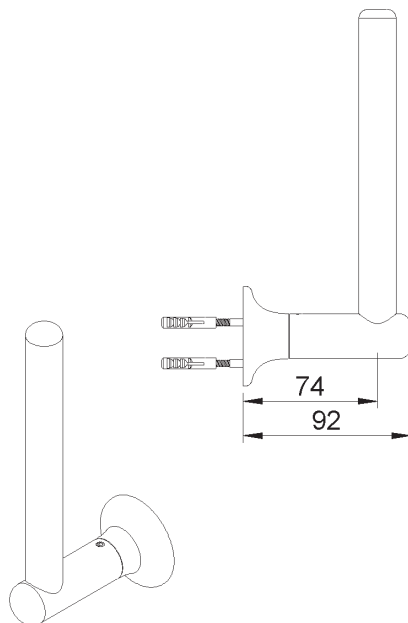

PRODUCT TECHNICAL SHEET

Collection : **TIMES**

Ref. : **6273.11.56**

Porte-papier toilette de réserve
Reserve toiletpapier houder
Reserve toilet paper holder

Picture

Product details

Technical drawing

RAO.V01