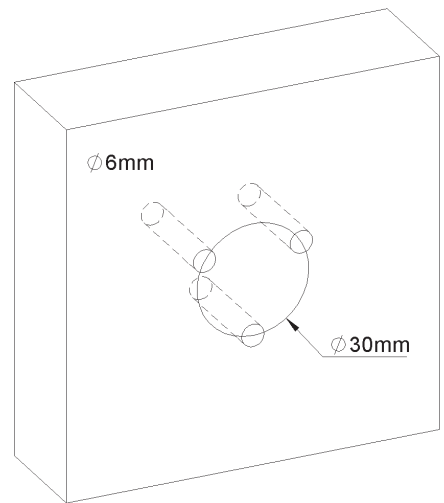

PRODUCT TECHNICAL SHEET

Collection : **TIMES**

Ref. : **6273.11.56**

Porte-papier toilette de réserve
Reserve toiletpapier houder
Reserve toilet paper holder

Picture

Product details

Technical drawing

RAO.V01